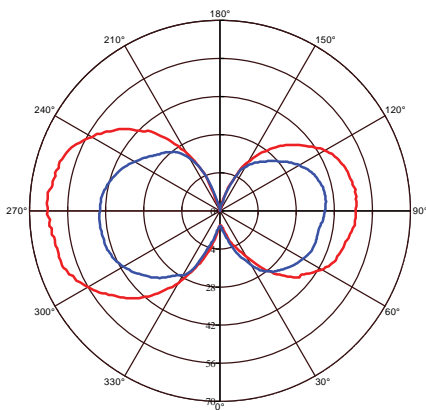

LED FILAMENT RUSTIC LAMP

Product&Family Code:

001 029 0004

RUSTIC VINTAGE - 4

Technical Data

Voltage (V)	220-240V
Product Wattage (W)	4
Equivalence with incandescent lamp (W)	32
Colour Render Index (Ra)	>Ra70
Colour Temperature (K)	2200K
Materials	Glass
Protection Class	-
Dimmable	No
EEI	A+
Warm-up time up to 60 %of the full light output	Instant Full Light
Luminous Flux (lm)	360
Luminous Efficacy (lm/W)	90
Rated Life (hrs) ⌚	20,000
IP Rating	-
Power Factor	>0.5
Beam Angle ☆	300°r
Starting Time	>0.5s
Number of ON-OFF cycling	x10,000

Technical Drawing

Photometric Diagram

C0 Plane beam angle(50%): 281.1(DEG) C90 Plane beam angle(50%): 292.2(DEG)

Applications

- Chandeliers, Home, Shop, Indoor etc.

Features

- Very low energy consumption
- High Lumen and CRI, good quality
- High heat dissipation, low carbon and environmental protection