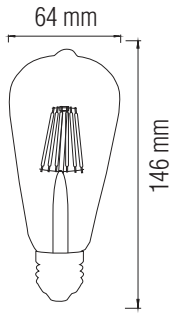

LED FILAMENT RUSTIC LAMP

Product&Family Code:

001 029 0004

RUSTIC VINTAGE - 4

Technical Data

Voltage (V)	220-240V
Product Wattage (W)	4
Equivalence with incandescent lamp (W)	32
Colour Render Index (Ra)	>Ra70
Colour Temperature (K)	2200K
Materials	Glass
Protection Class	-
Dimmable	No
EEI	A+
Warm-up time up to 60 %of the full light output	Instant Full Light
Luminous Flux (lm)	360
Luminous Efficacy (lm/W)	90
Rated Life (hrs) ⌚	20,000
IP Rating	-
Power Factor	>0.5
Beam Angle ☆	300°r
Starting Time	>0.5s
Number of ON-OFF cycling	x10,000

Technical Drawing

Photometric Diagram

C0 Plane beam angle(50%): 281.1(DEG) C90 Plane beam angle(50%): 292.2(DEG)

Applications

- Chandeliers, Home, Shop, Indoor etc.

Features

- Very low energy consumption
- High Lumen and CRI, good quality
- High heat dissipation, low carbon and environmental protection